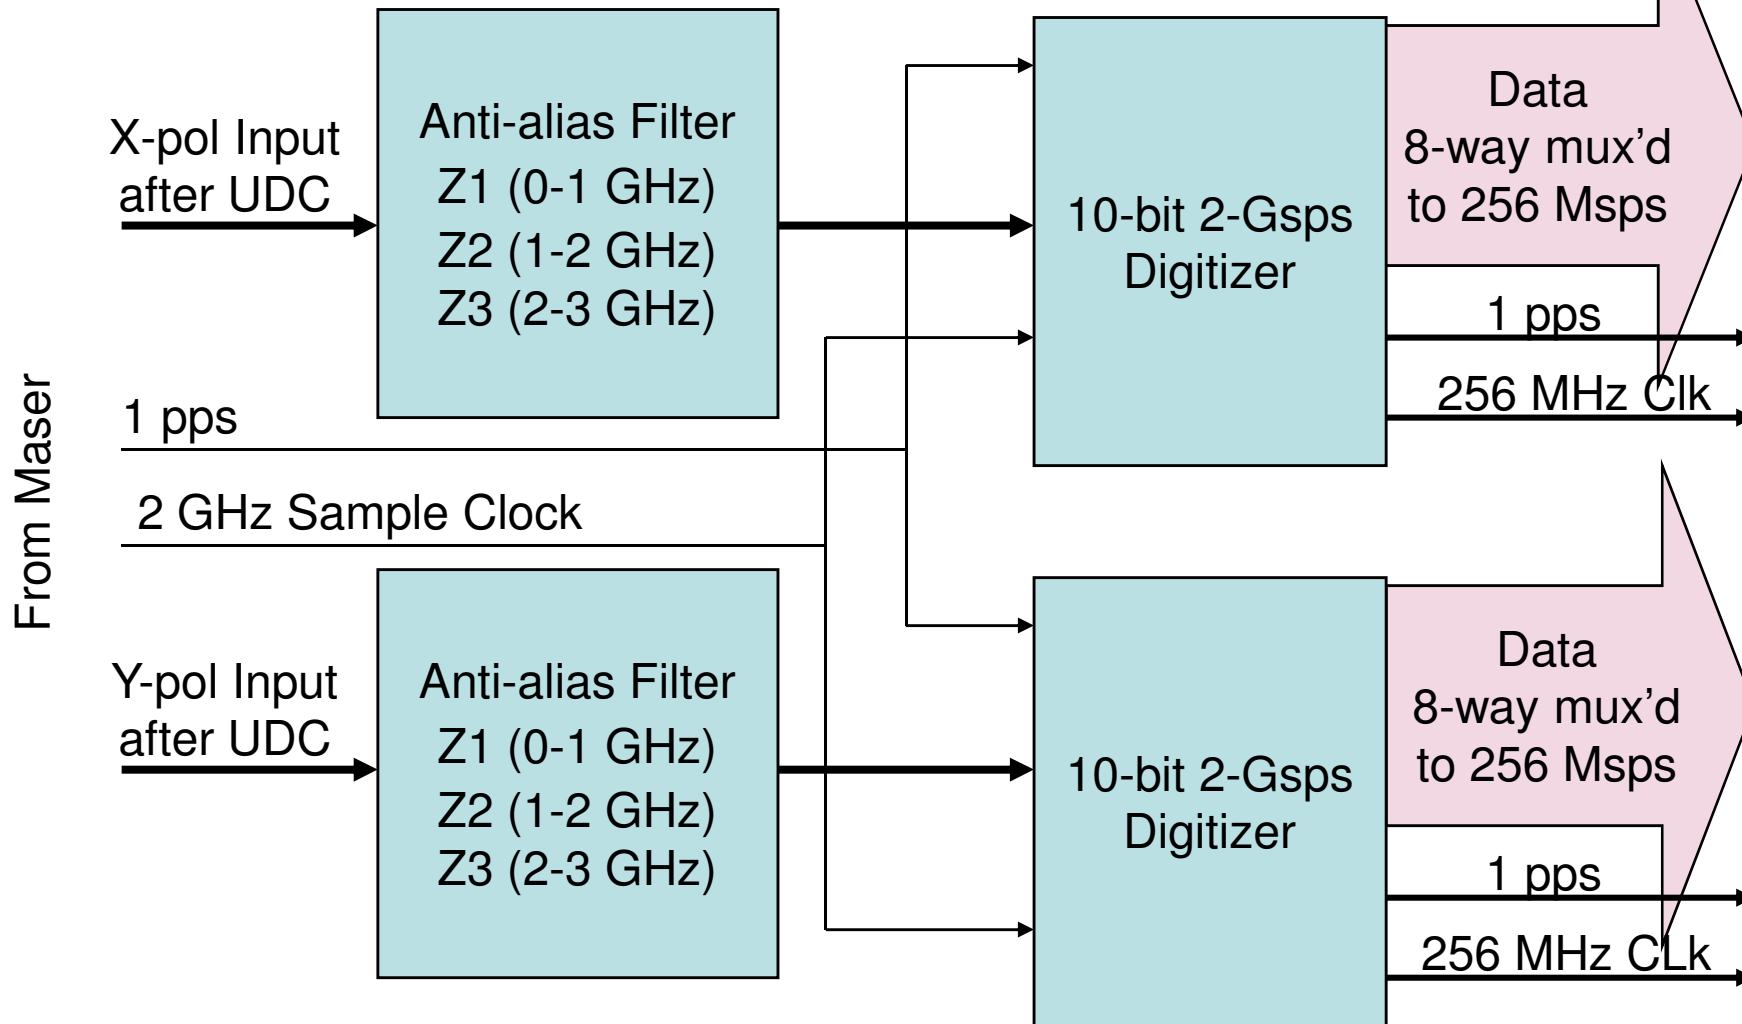

Anti-alias Filters and Digitizers