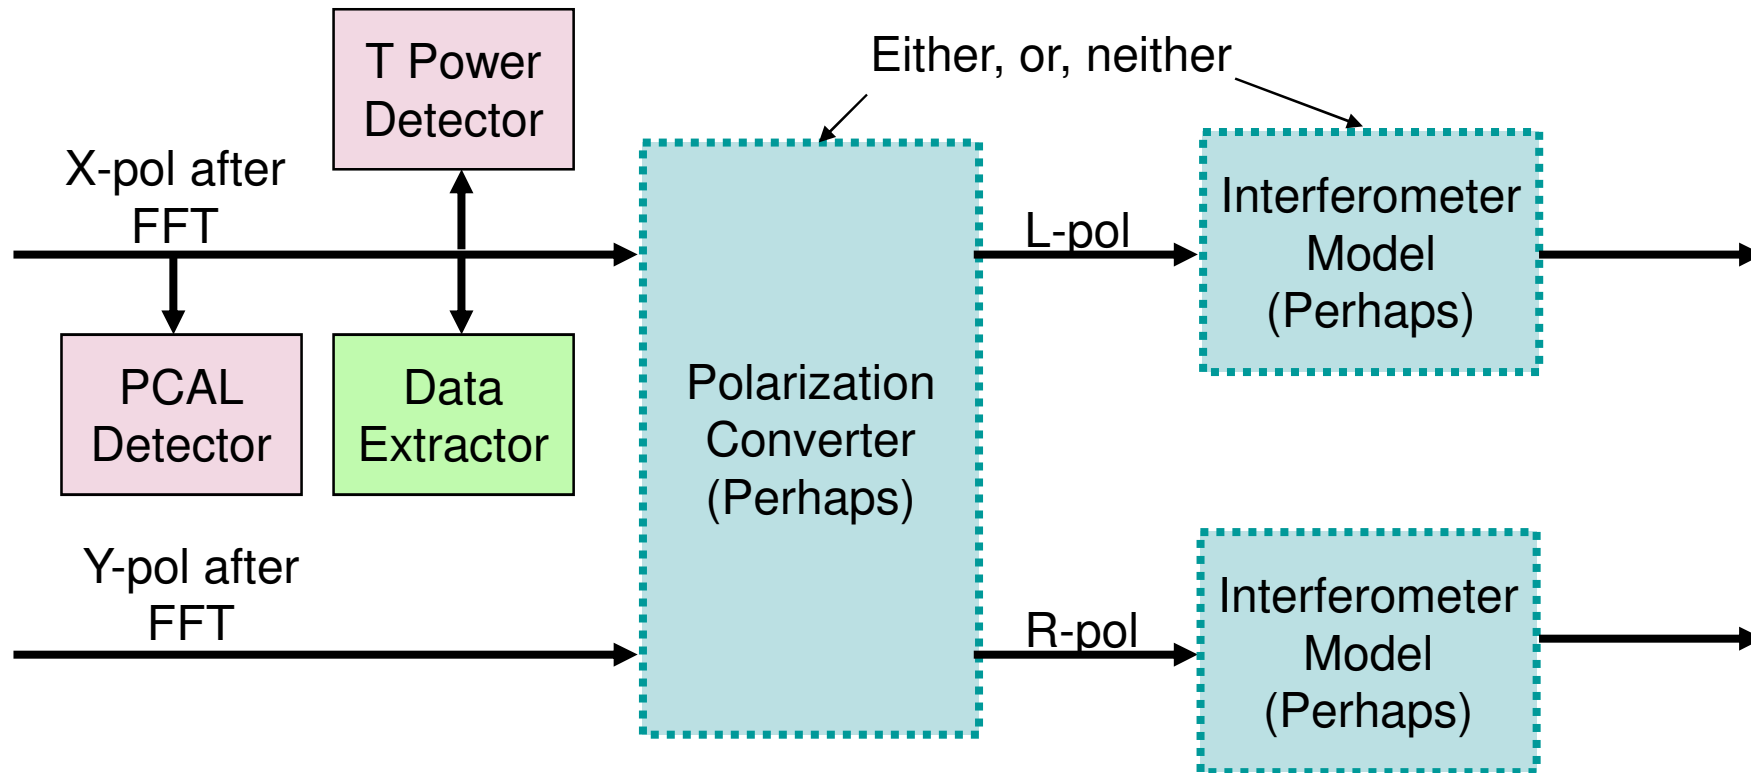

Output Section

Options

FX correlator with F at the station and only multiplies at central location
(complex or real? – how many sub-bands are needed?)