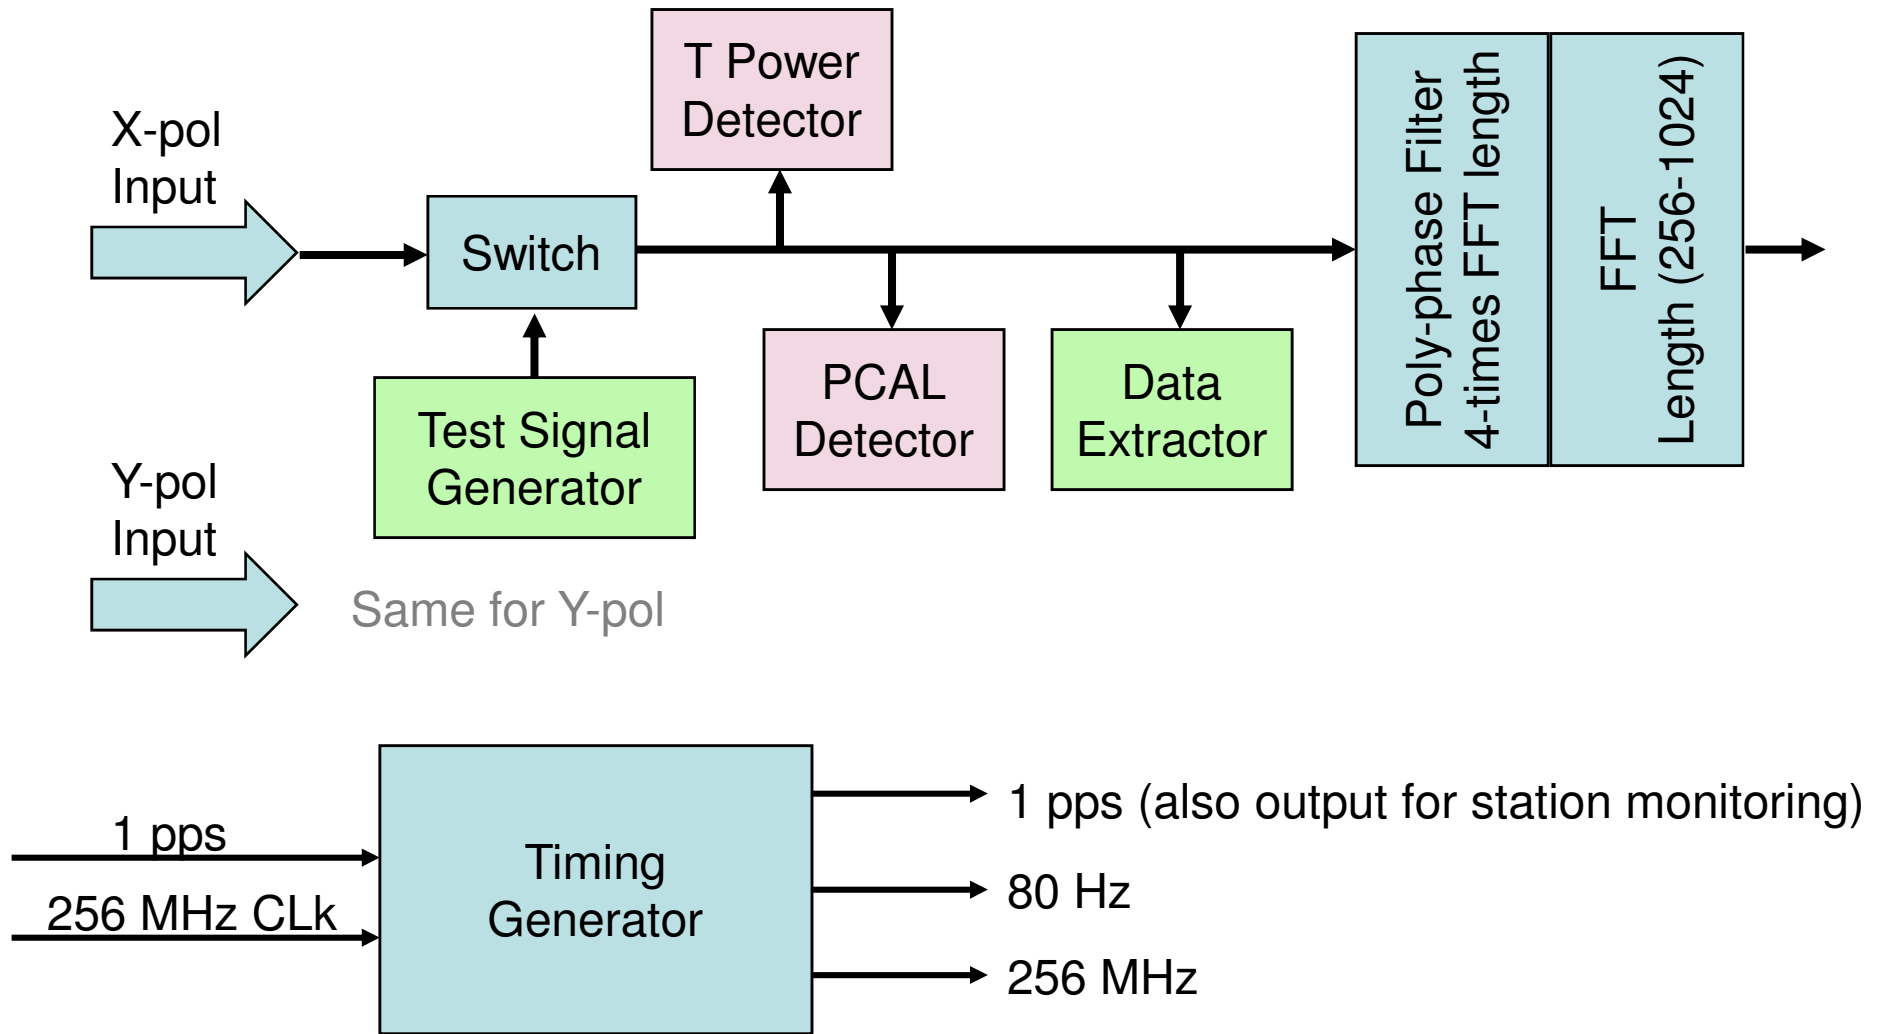

Output Section

Options

FX correlator with F at the station and only multiplies at central location
(complex or real? – how many sub-bands are needed?)