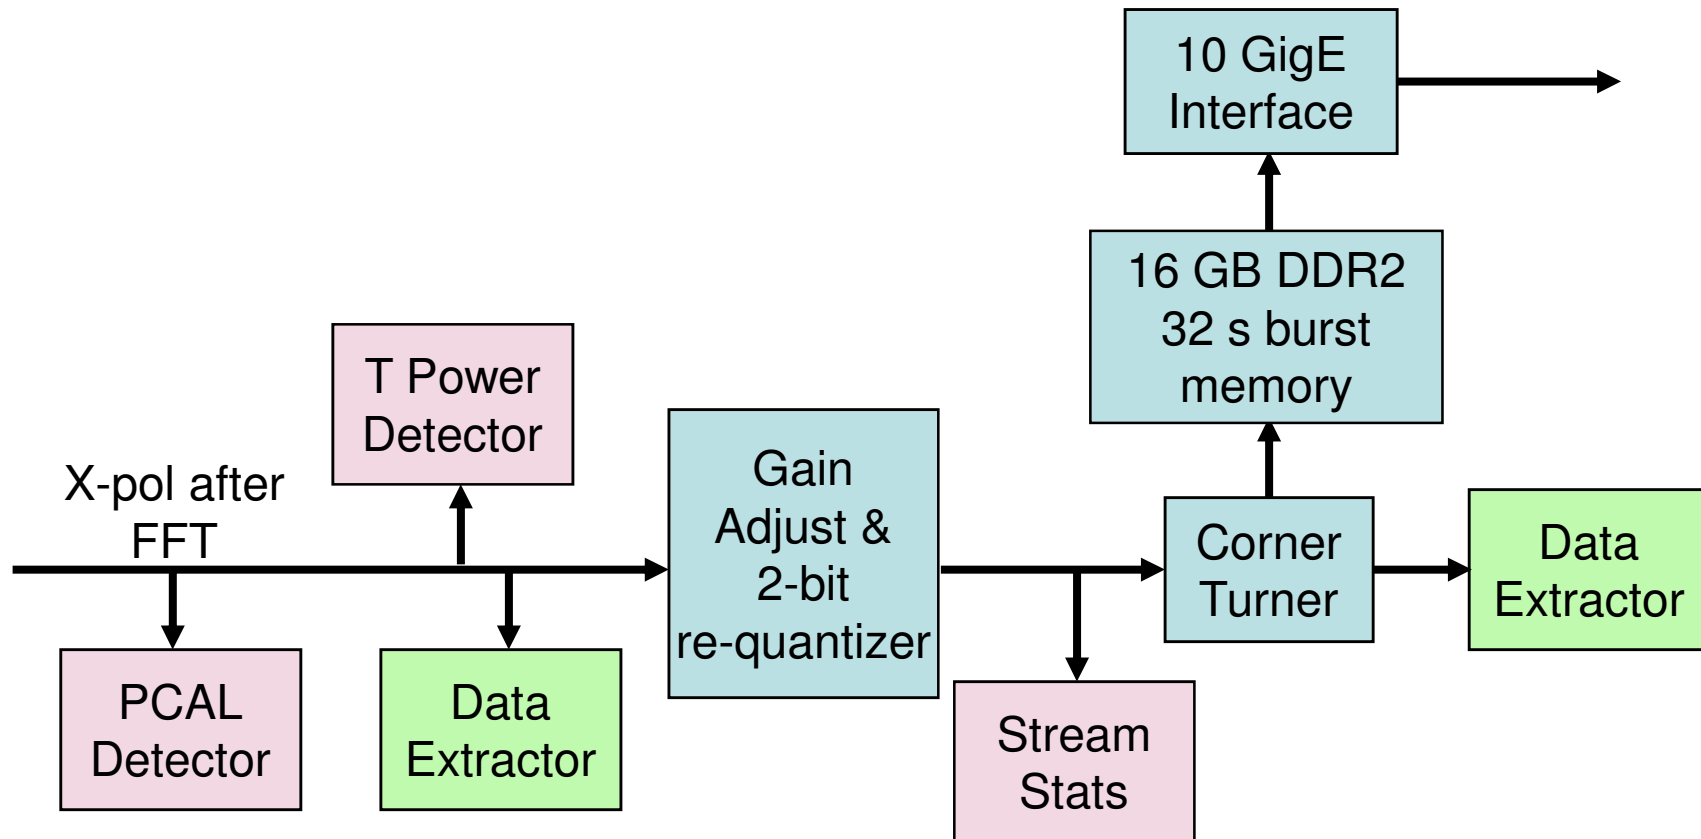

DBE Requirements for VLBI2010

Bill Petrachenko, NRCan,
FRFF workshop, Wetzell, Germany, March 21, 2009

Natural Resources
Canada

Ressources naturelles
Canada

Canada

Anti-alias Filters and Digitizers

Input section

Output Section

Options

FX correlator with F at the station and only multiplies at central location
(complex or real? – how many sub-bands are needed?)